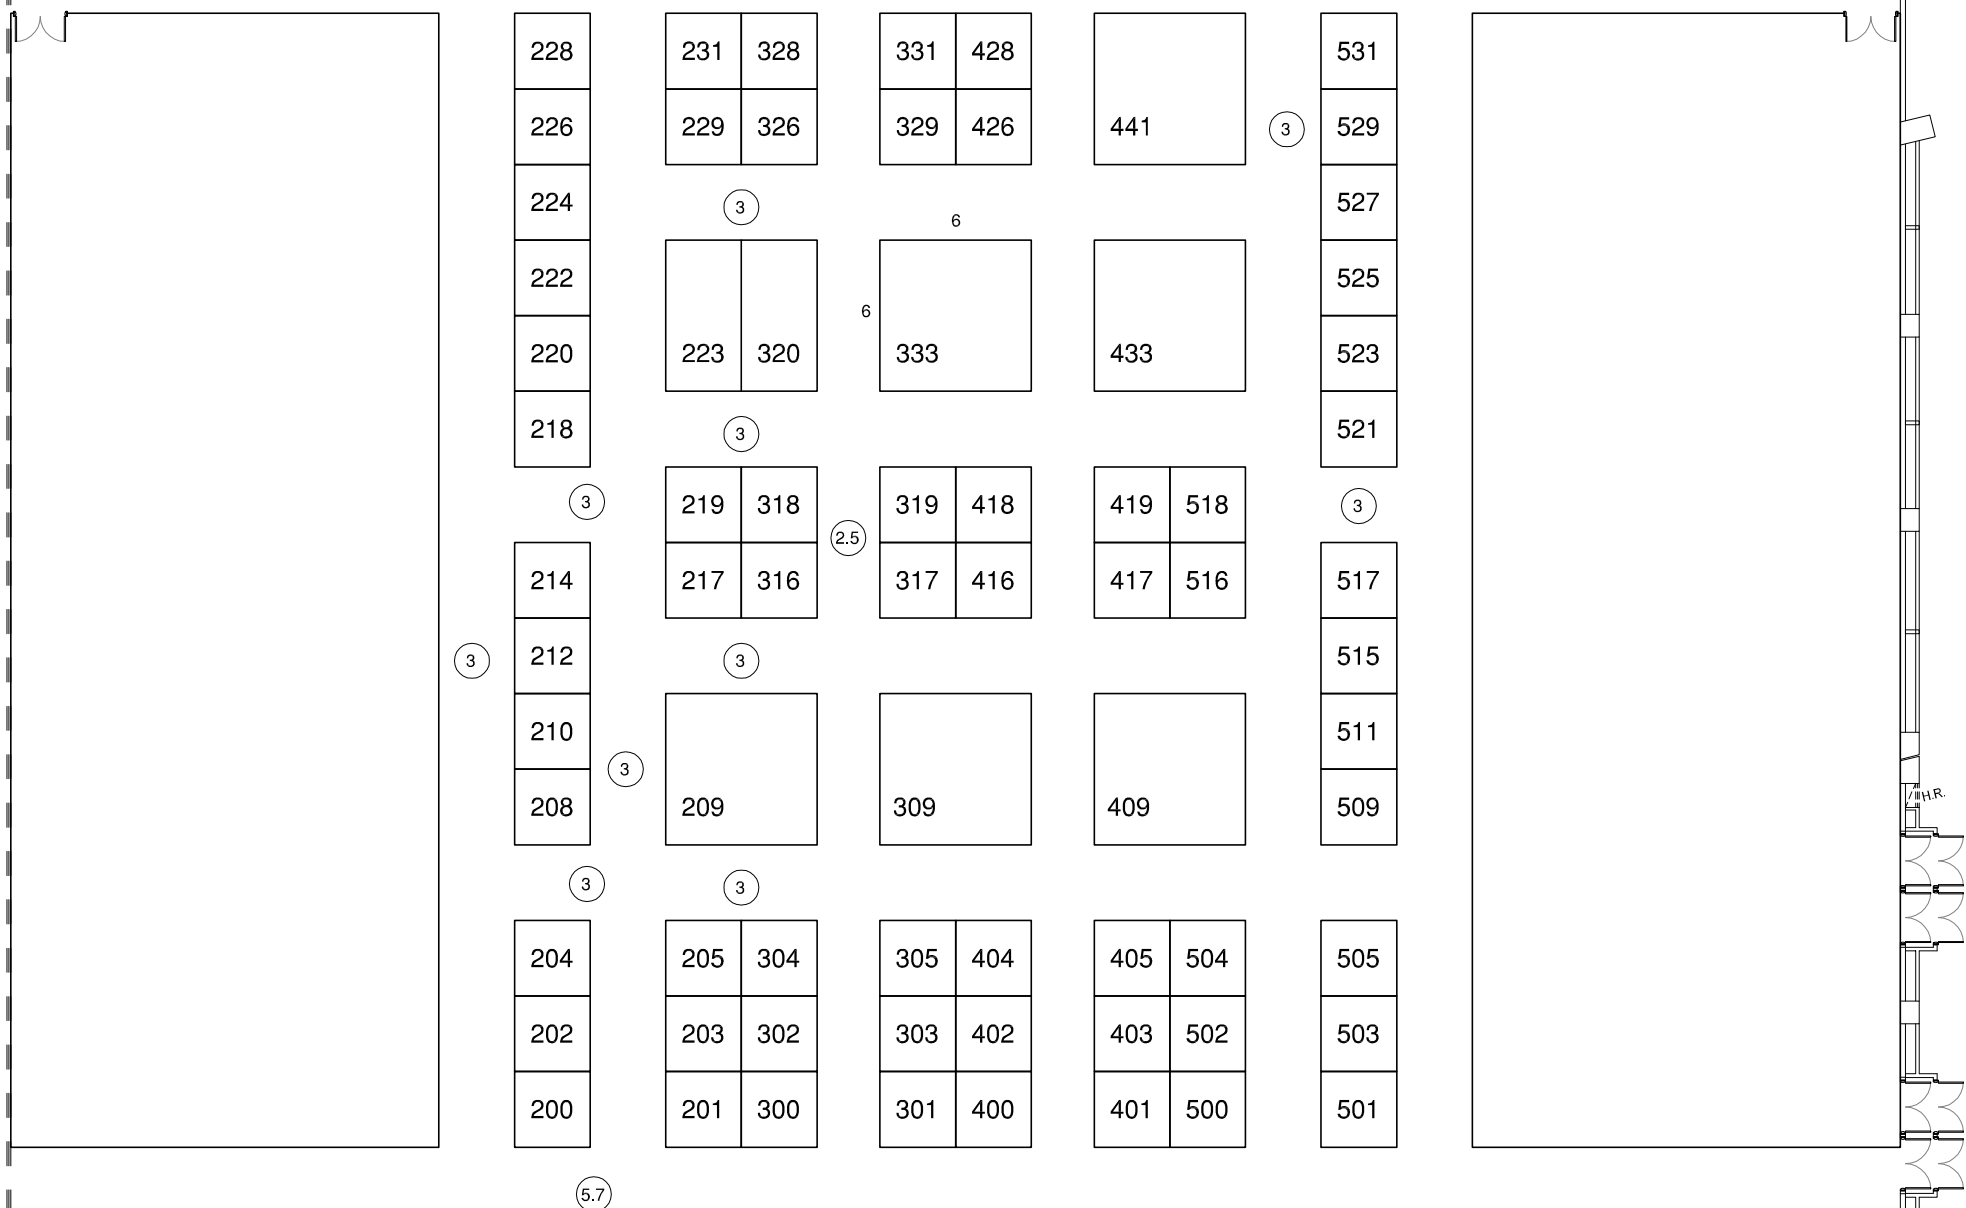

MRO ASIA 2009 - Hong Kong

DEC. 8-10, 2009
ASIA WORLD EXPO

FRONT ENTRANCE

LAYOUT AS OF 15 JUNE 2009
A3 Scale 1:300