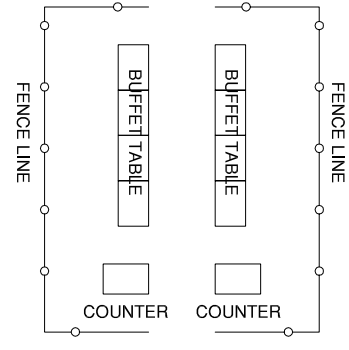

MRO ASIA 2009 - Hong Kong

DEC. 8-10, 2009
ASIA WORLD EXPO

FRONT ENTRANCE

LAYOUT AS OF 15 JUNE 2009
A3 Scale 1:300