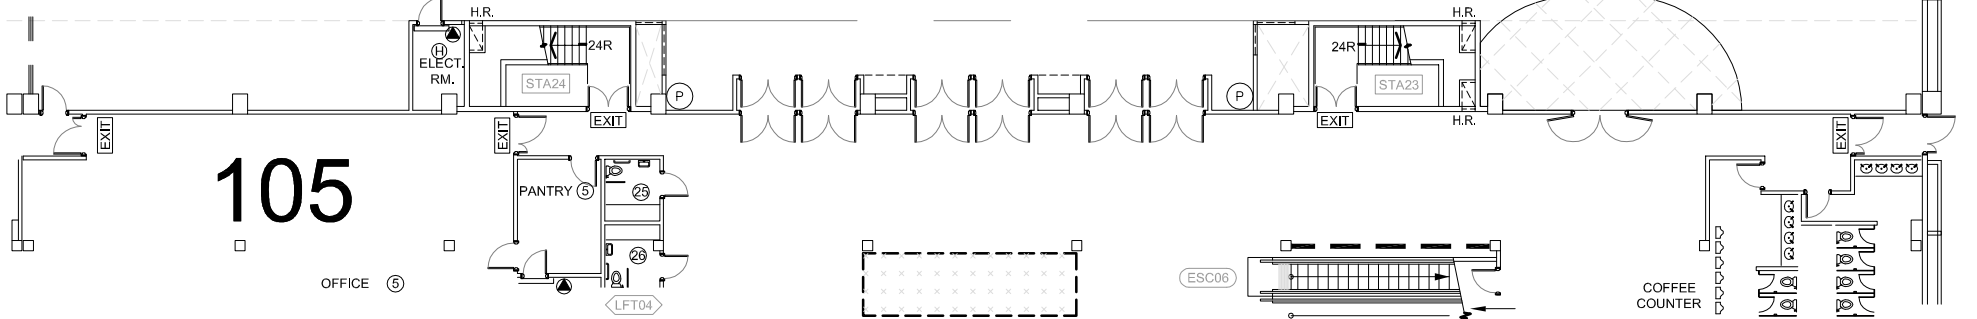

MRO ASIA 2009 - Hong Kong

DEC. 8-10, 2009
ASIA WORLD EXPO

FRONT ENTRANCE

LAYOUT AS OF 15 JUNE 2009
A3 Scale 1:300