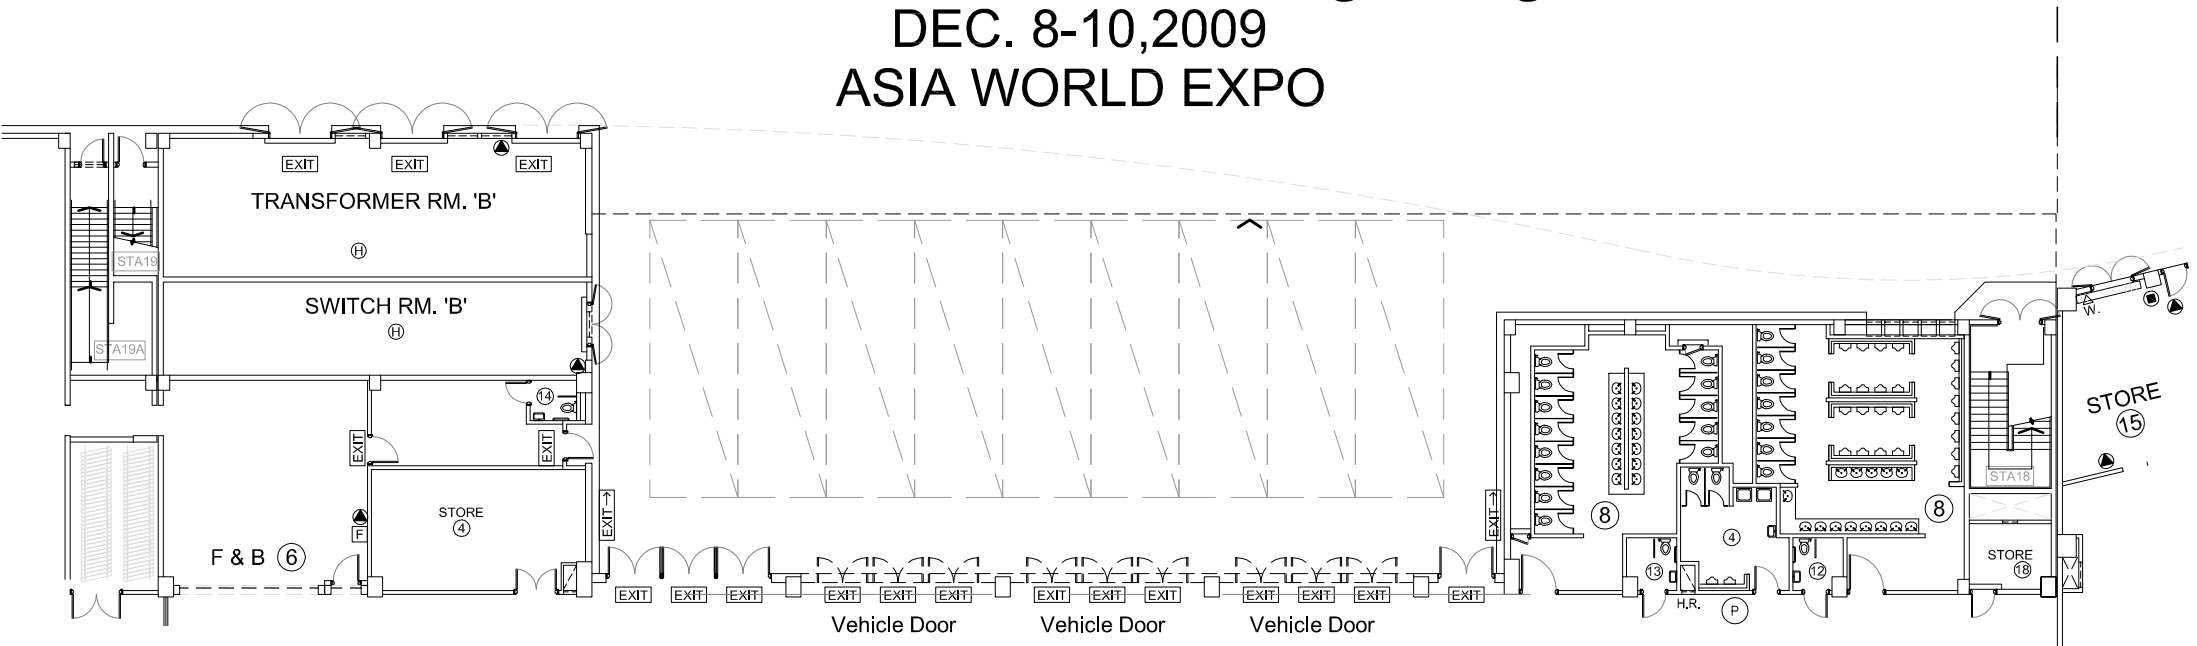

MRO ASIA 2009 - Hong Kong

DEC. 8-10, 2009
ASIA WORLD EXPO

FRONT ENTRANCE

LAYOUT AS OF 15 JUNE 2009
A3 Scale 1:300